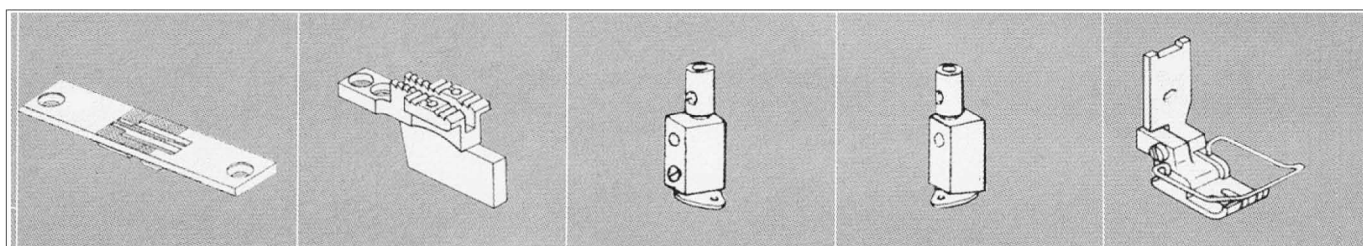

GALGA COMPLETA, DOBLE ARRASTRE, 2 AGUJAS | DESEMBRAGABLE PARA JUKI LH - 1162 / JUKI LH - 1182

inch	1/8"	5/32"	3/16"	7/32"	1/4"	9/32"	5/16"	3/8"	7/16"	1/2"	9/16"	5/8"	3/4"	7/8"	1"
mm	3.2	4.0	4.8	5.6	6.4	7.1	7.9	9.5	11.1	12.7	14.3	15.9	19.1	22.2	25.4