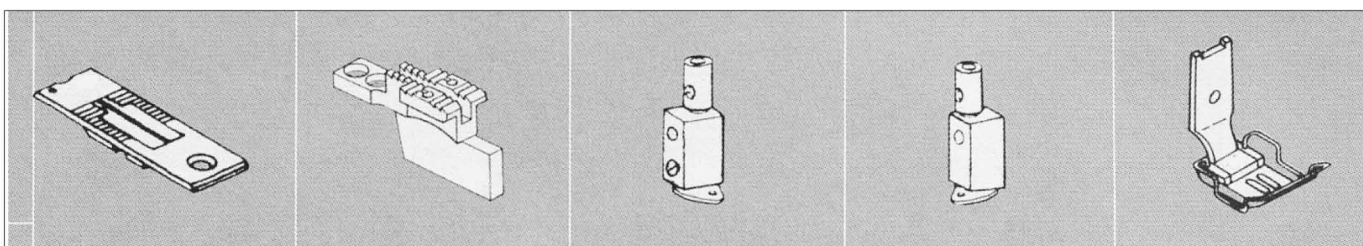

GALGA COMPLETA, DOBLE ARRASTRE, 2 AGUJAS | DESEMBRAGABLE PARA JUKI LH - 3168

inch	1/8"	5/32"	3/16"	7/32"	1/4"	9/32"	5/16"	3/8"	7/16"	1/2"	5/8"	3/4"	7/8"	1"
mm	3.2	4.0	4.8	5.6	6.4	7.1	7.9	9.5	11.1	12.7	15.9	19.1	22.2	25.4