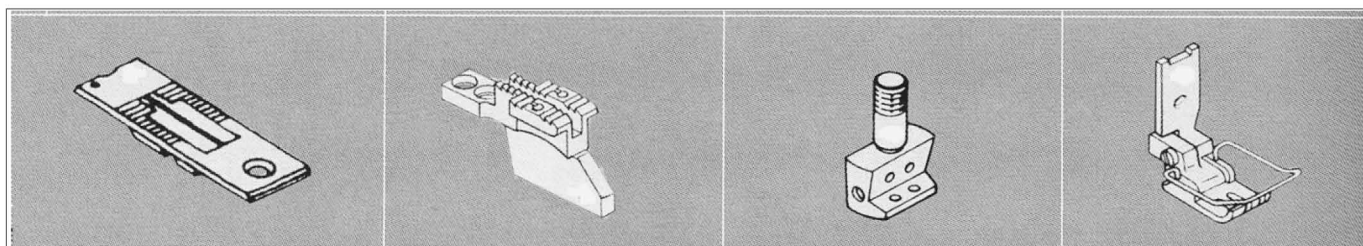

GALGA COMPLETA, DOBLE ARRASTRE, 2 AGUJAS | PARA JUKI LH - 3128 - 7

inch	1/8"	5/32"	3/16"	7/32"	1/4"	9/32"	5/16"	3/8"	7/16"	1/2"	5/8"	3/4"	7/8"	1"	1-1/8"	1-1/4"
mm	3.2	4.0	4.8	5.6	6.4	7.1	7.9	9.5	11.1	12.7	15.9	19.1	22.2	25.4	28.6	31.8