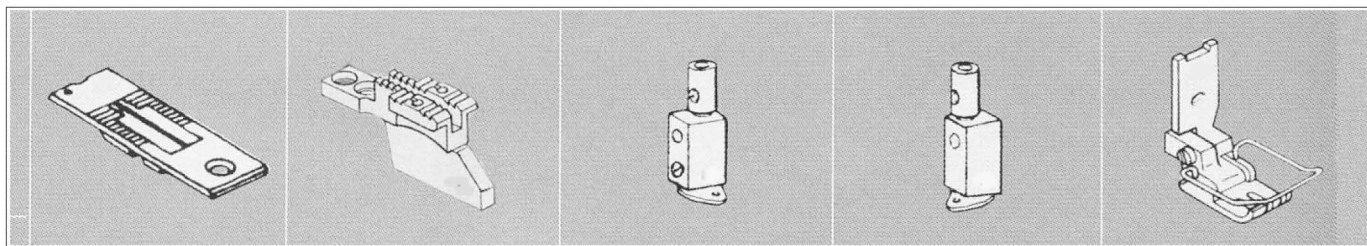

GALGA COMPLETA, DOBLE ARRASTRE, 2 AGUJAS | PARA JUKI LH - 3168 - 7

inch	1/8"	5/32"	3/16"	7/32"	1/4"	9/32"	5/16"	3/8"	7/16"	1/2"	5/8"	3/4"	7/8"	1"
mm	3.2	4.0	4.8	5.6	6.4	7.1	7.9	9.5	11.1	12.7	15.9	19.1	22.2	25.4