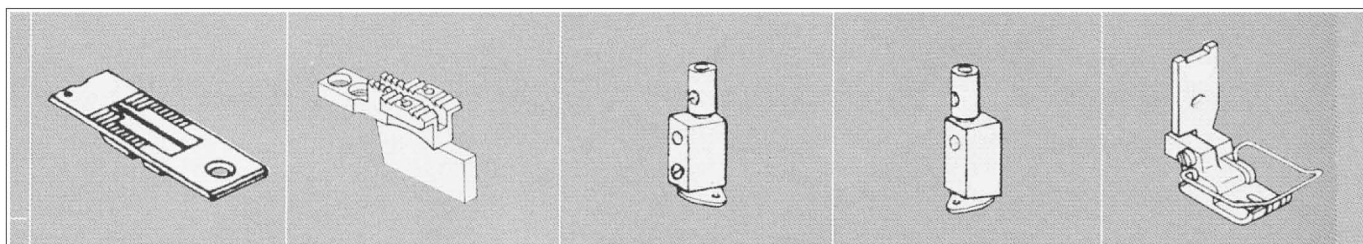

GALGA COMPLETA, DOBLE ARRASTRE, 2 AGUJAS | DESEMBRAGABLE PARA JUKI LH - 3168 S

inch	1/8"	5/32"	3/16"	7/32"	1/4"	9/32"	5/16"	3/8"	7/16"	1/2"	5/8"	3/4"	7/8"	1"
mm	3.2	4.0	4.8	5.6	6.4	7.1	7.9	9.5	11.1	12.7	15.9	19.1	22.2	25.4