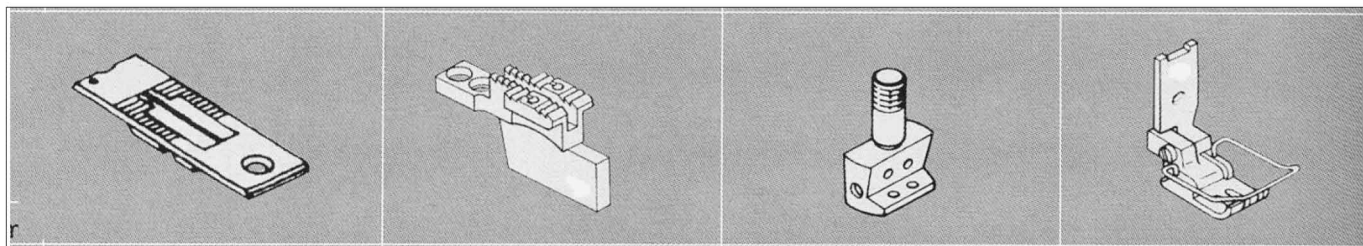

GALGA COMPLETA, DOBLE ARRASTRE, 2 AGUJAS | PARA JUKI LH - 3128 S

inch	1/8"	5/32"	3/16"	7/32"	1/4"	9/32"	5/16"	3/8"	7/16"	1/2"	5/8"	3/4"	7/8"	1"	1-1/8"	1-1/4"	1-3/8"	1-1/2"
mm	3.2	4.0	4.8	5.6	6.4	7.1	7.9	9.5	11.1	12.7	15.9	19.1	22.2	25.4	28.6	31.8	34.9	38.1