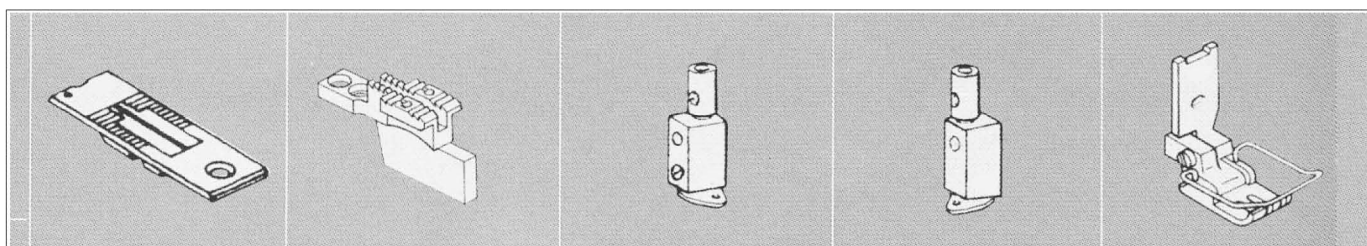

GALGA COMPLETA, DOBLE ARRASTRE, 2 AGUJAS | DESEMBRAGABLE PARA JUKI LH - 3188

inch	3/16"	7/32"	1/4"	9/32"	5/16"	3/8"	1/2"
mm	4.8	5.6	6.4	7.1	7.9	9.5	12.7