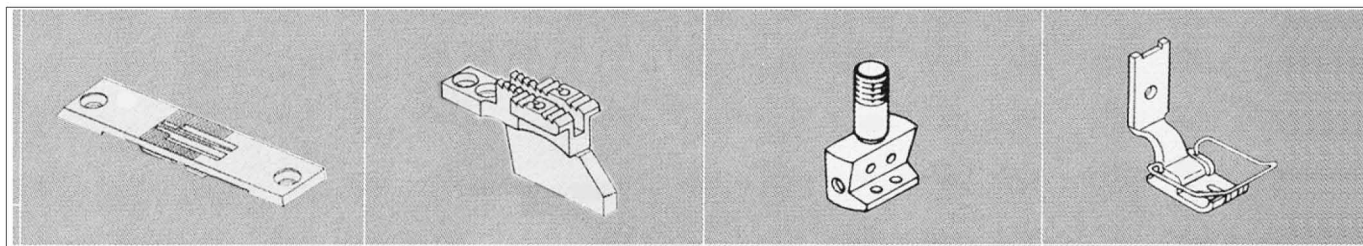

GALGA COMPLETA, DOBLE ARRASTRE, 2 AGUJAS | PARA JUKI 1152 - 7

inch	1/8"	5/32"	3/16"	7/32"	1/4"	9/32"	5/16"	3/8"	7/16"	1/2"	5/8"	3/4"	7/8"	1"	1-1/8"	1-1/4"
mm	3.2	4.0	4.8	5.6	6.4	7.1	7.9	9.5	11.1	12.7	15.9	19.1	22.2	25.4	28.6	31.8