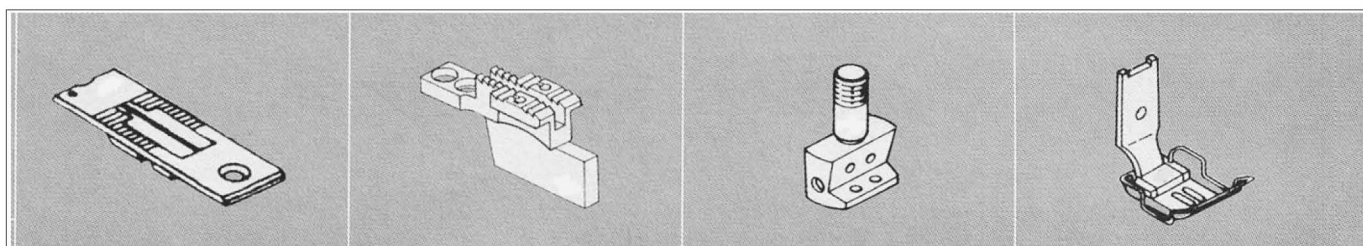

GALGA COMPLETA, DOBLE ARRASTRE, 2 AGUJAS | PARA JUKI LH - 3128

inch	1/8"	5/32"	3/16"	7/32"	1/4"	9/32"	5/16"	3/8"	7/16"	1/2"	5/8"	3/4"	7/8"	1"	1-1/8"	1-1/4"	1-3/8"	1-1/2"
mm	3.2	4.0	4.8	5.6	6.4	7.1	7.9	9.5	11.1	12.7	15.9	19.1	22.2	25.4	28.6	31.8	34.9	38.1