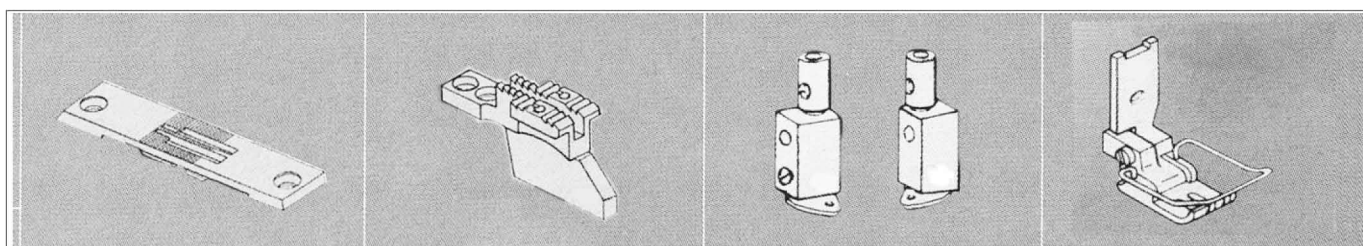

GALGA COMPLETA, DOBLE ARRASTRE, 2 AGUJAS | DESEMBRAGABLE PARA JUKI LH - 1162-7 / JUKI LH - 1182-7

inch	1/8"	5/32"	3/16"	7/32"	1/4"	9/32"	5/16"	3/8"	7/16"	1/2"	5/8"	3/4"	7/8"	1"
mm	3.2	4.0	4.8	5.6	6.4	7.1	7.9	9.5	11.1	12.7	15.9	19.1	22.2	25.4