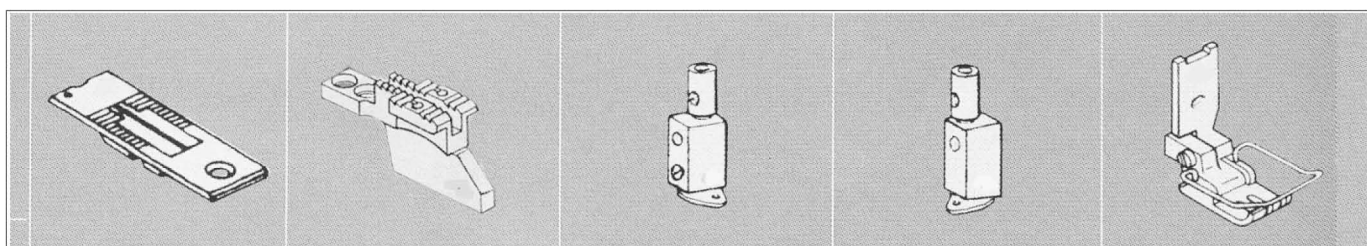

GALGA COMPLETA, DOBLE ARRASTRE, 2 AGUJAS | DESEMBRAGABLE PARA JUKI LH - 3188 - 7

inch	3/16"	7/32"	1/4"	9/32"	5/16"	3/8"	1/2"
mm	4.8	5.6	6.4	7.1	7.9	9.5	12.7