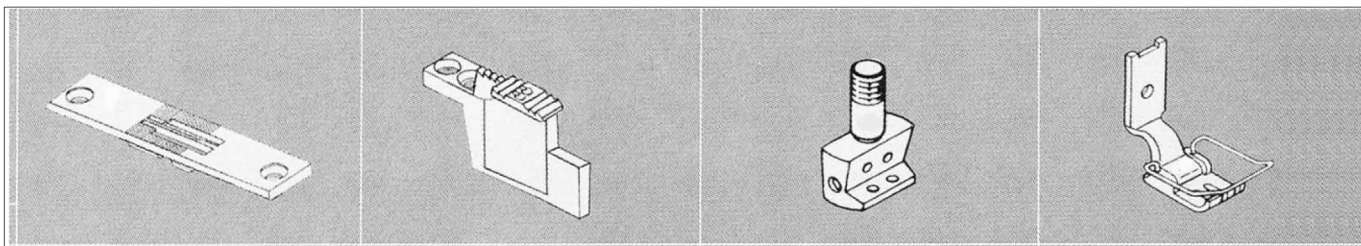

GALGA COMPLETA, DOBLE ARRASTRE, 2 AGUJAS | PARA JUKI LH - 1152 - S

inch	3/32"	1/8"	5/32"	3/16"	7/32"	1/4"	9/32"	5/16"	3/8"	7/16"	1/2"	9/16"	5/8"	3/4"	7/8"	1"	1-1/8"	1-1/4"	1-3/8"	1-1/2"
mm	2.4	3.2	4.0	4.8	5.6	6.4	7.1	7.9	9.5	11.1	12.7	14.3	15.9	19.1	22.2	25.4	28.6	31.8	34.9	38.1