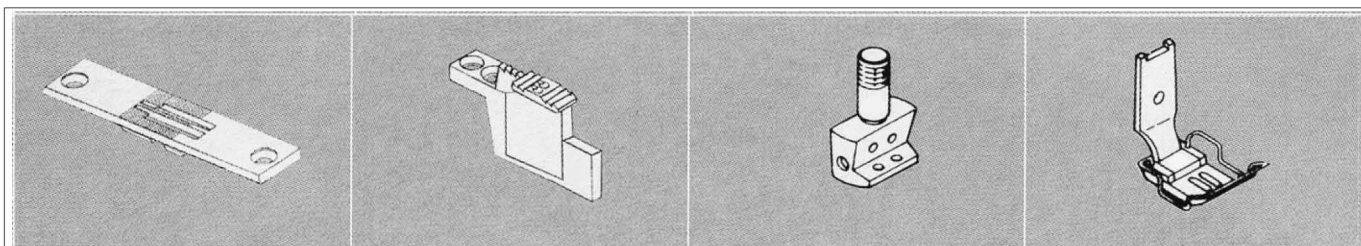

GALGA COMPLETA, DOBLE ARRASTRE, 2 AGUJAS | PARA JUKI LH - 1152

inch	3/32"	1/8"	5/32"	3/16"	7/32"	1/4"	9/32"	5/16"	3/8"	7/16"	1/2"	9/16"	5/8"	3/4"	7/8"	1"	1-1/8"	1-1/4"	1-3/8"	1-1/2"
mm	2.4	3.2	4.0	4.8	5.6	6.4	7.1	7.9	9.5	11.1	12.7	14.3	15.9	19.1	22.2	25.4	28.6	31.8	34.9	38.1